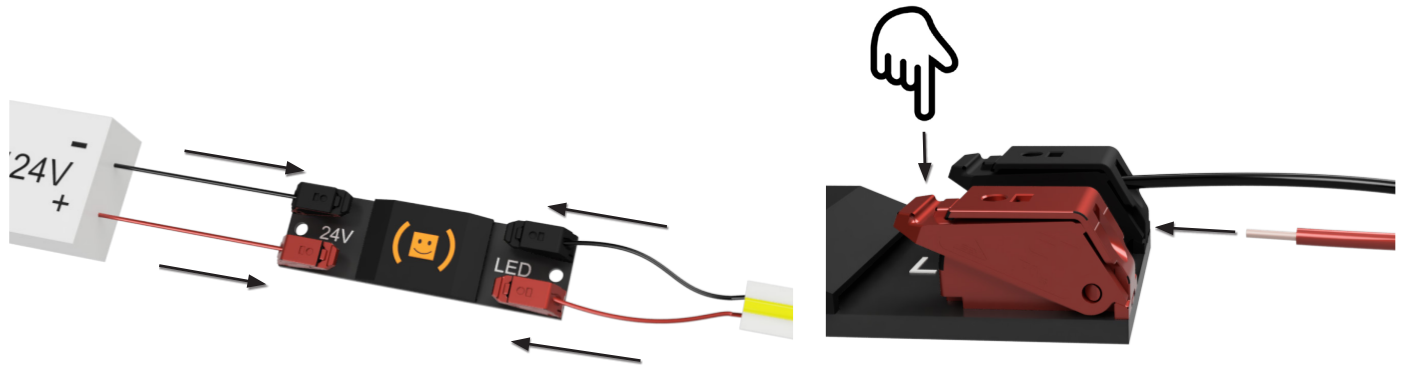

BOBY Dim Modul - 1ch
 Model: BDM - 1ch
 WiFi: IEEE 802.11b/g/n 2.4 GHz
 Input: 12V=/24V=
 Max. Load: 4A - 100W@24V/ 50W@12V

Connection

Assembly

TAPE or SCREW

No Hot-Plug

Scan QR-Code...

... and follow the instructions