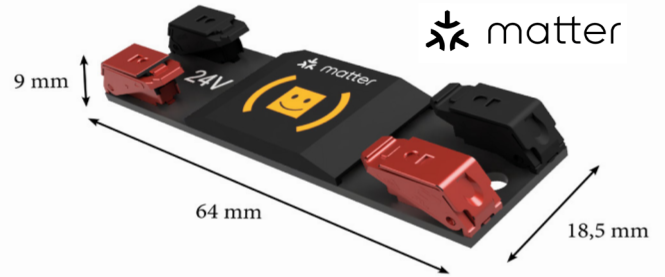

BOBY Dim Modul - 1ch
 Model: BDM - 1ch
 WiFi: IEEE 802.11b/g/n 2.4 GHz
 Input: 12V=/24V=
 Max. Load: 4A - 100W@24V/ 50W@12V

Connection

Assembly

TAPE or SCREW

No Hot-Plug

Scan QR-Code...

... and follow the instructions