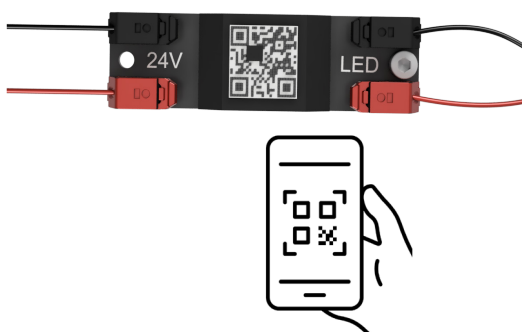

BOBY Dim Modul - 1ch
 Model: BDM - 1ch
 WiFi: IEEE 802.11b/g/n 2.4 GHz
 Input: 12V=/24V=
 Max. Load: 4A - 100W@24V/ 50W@12V

Connection

Assembly

TAPE or SCREW

No Hot-Plug

Scan QR-Code...

... and follow the instructions

Reset to Factory Setting (optional)