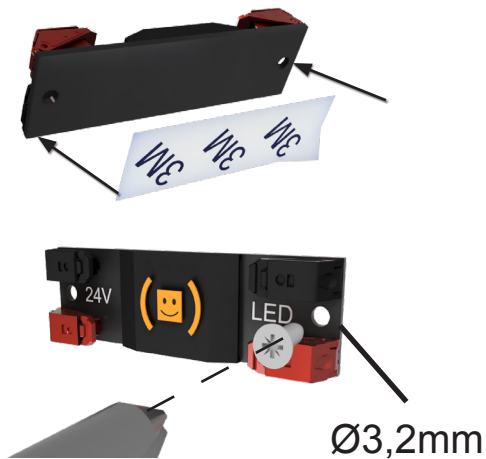

BOBY Dim Modul - 1ch
 Model: BDM - 1ch
 WiFi: IEEE 802.11b/g/n 2.4 GHz
 Input: 12V=/24V=
 Max. Load: 4A - 100W@24V/ 50W@12V

Connection

Assembly

TAPE or SCREW

No Hot-Plug

Scan QR-Code...

... and follow the instructions

Reset to Factory Setting (optional)