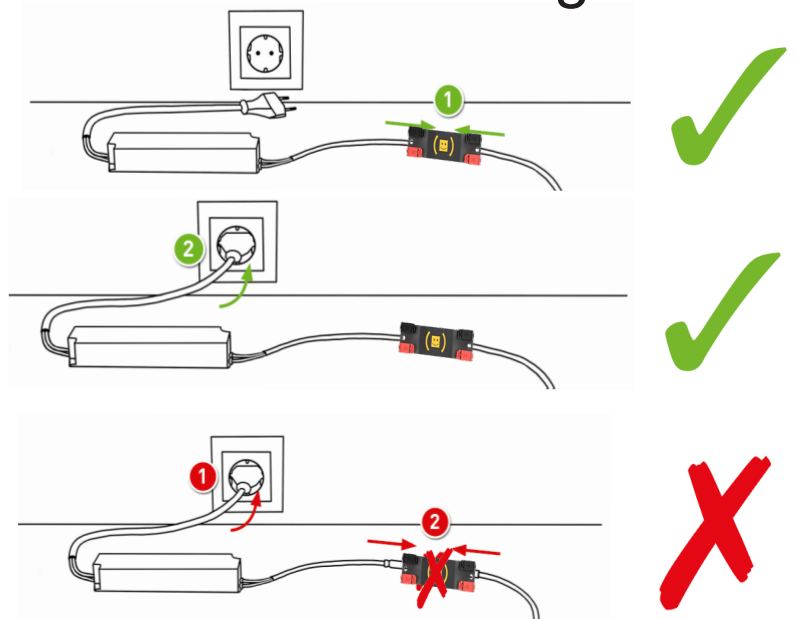

BOBY Dim Modul - 1ch
 Model: BDM - 1ch
 WiFi: IEEE 802.11b/g/n 2.4 GHz
 Input: 12V=/24V=
 Max. Load: 4A - 100W@24V/ 50W@12V

Connection

Assembly

TAPE or SCREW

No Hot-Plug

Scan QR-Code...

... and follow the instructions